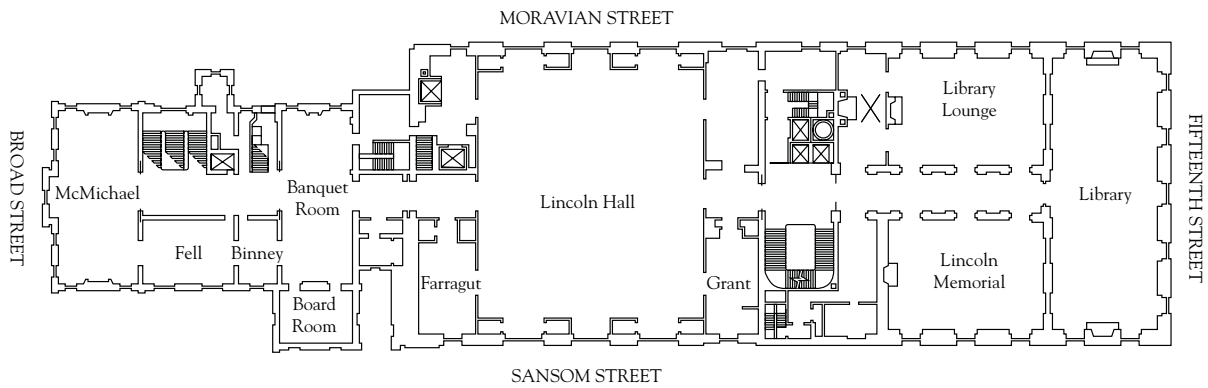

For any specific question or needs, please contact our AV Director at 215-587-5589

FIRST FLOOR

SECOND FLOOR

SLIDE

OVERHEAD VIDEO

STANDARD
BRITELITE
XENON

STANDARD
HI-INTENSITY
MONITORS
PROJECTOR

ROOM	DIMENSIONS	CEILING	SLIDE			OVERHEAD VIDEO			
			STANDARD	BRITELITE	XENON	STANDARD	HI-INTENSITY	MONITORS PROJECTOR	
North Marble	40 x 70	16	•			•		•	7 x 7
South Marble	40 x 72	16	•			•		•	7 x 7
Meade Room	37 x 107	15		•		•		•	10 x 10
McMichael Room	23 x 28	18	•			•		•	7 x 7
Fell Room	19 x 30	13	•			•		•	6 x 6
Binney Room	14 x 18	13	•			•		•	5 x 5
Board Room	17 x 23	17	•			•		•	5 x 5
Farragut Room	17 x 30	12	•			•		•	6 x 6
Lincoln Hall	72 x 82	32		•		•		•	12 x 12
Grant Room	17 x 32	14	•			•		•	6 x 6
Library Lounge	35 x 51	18	•			•		•	7 x 7
Lincoln Memorial	35 x 48	18	•			•		•	7 x 7