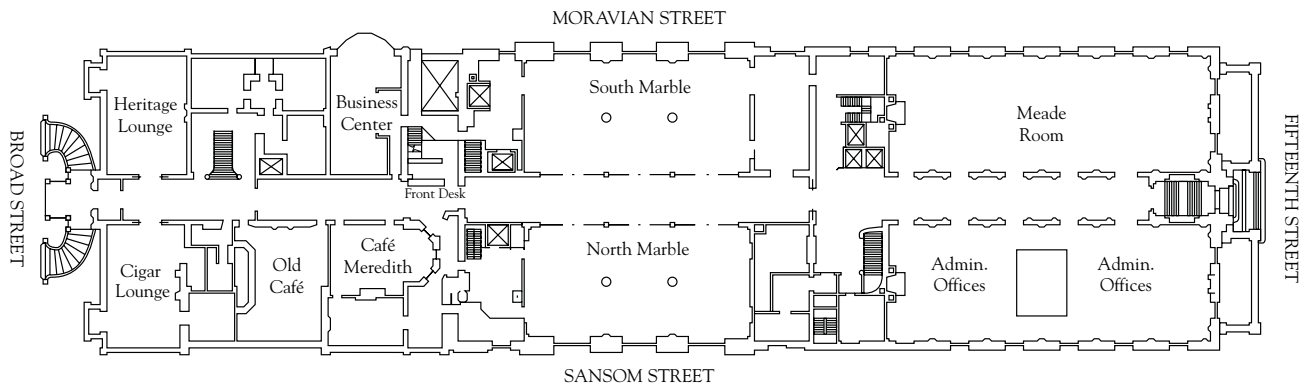

For any specific question or needs, please contact our AV Director at 215-587-5589

FIRST FLOOR

SECOND FLOOR

SLIDE

OVERHEAD VIDEO

STANDARD
BRITELITE
XENON

STANDARD
HI-INTENSITY
MONITORS
PROJECTOR

ROOM	DIMENSIONS	CEILING	SLIDE			OVERHEAD VIDEO			
			STANDARD	BRITELITE	XENON	STANDARD	HI-INTENSITY	MONITORS PROJECTOR	
North Marble	40 x 70	16	•			•		•	7 x 7
South Marble	40 x 72	16	•			•		•	7 x 7
Meade Room	37 x 107	15		•		•		•	10 x 10
McMichael Room	23 x 28	18	•			•		•	7 x 7
Fell Room	19 x 30	13	•			•		•	6 x 6
Binney Room	14 x 18	13	•			•		•	5 x 5
Board Room	17 x 23	17	•			•		•	5 x 5
Farragut Room	17 x 30	12	•			•		•	6 x 6
Lincoln Hall	72 x 82	32		•		•		•	12 x 12
Grant Room	17 x 32	14	•			•		•	6 x 6
Library Lounge	35 x 51	18	•			•		•	7 x 7
Lincoln Memorial	35 x 48	18	•			•		•	7 x 7